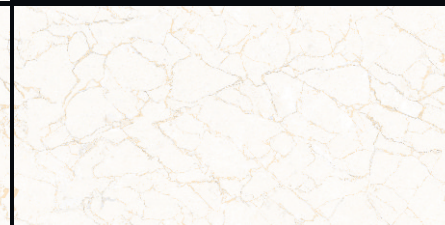

---

SIZE

800x  
1600mm

FINISH

Carving

RS 1023

RANDOM  
PHASE  
**03**

[www.lvgranito.com](http://www.lvgranito.com)