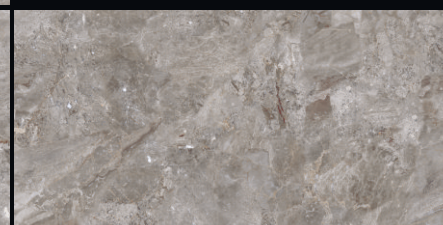

---

SIZE

800x  
1600mm

FINISH

Glossy

MAXILLA  
GREY

RANDOM  
PHASE  
03

[www.lvgranito.com](http://www.lvgranito.com)