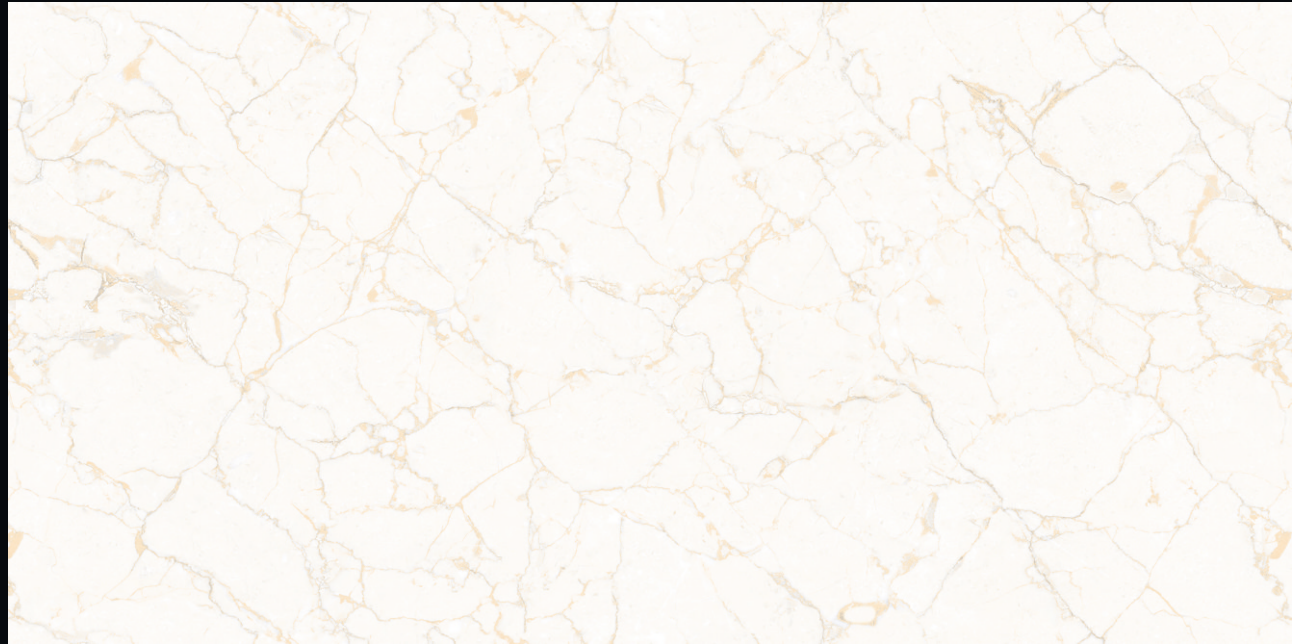

---

SIZE

800x  
1600mm

FINISH

Carving

RS 1023

RANDOM  
PHASE  
**03**

[www.lvgranito.com](http://www.lvgranito.com)